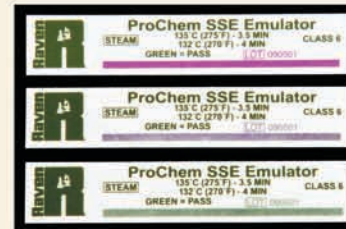

Chemical Indicators

From indicator tapes and labels to Class 6 emulators, Raven has a full line of chemical indicators for healthcare and industrial users alike. Raven offers indicators for a variety of processes including steam, EO, gamma and dry heat.

ProChem SSI - Steam Sterilization Integrator

- 3 minutes at 270-275°F (132-135°C)
 - Non-reversible color change
- Catalog # CI-SINT
250 Indicators/box
3 year expiry

ProChem EXT - Steam Sterilization Integrator

- Class 6 Emulator
 - 3.5 minutes at 275°F (135°C)
 - 4 minutes at 270°F (132°C)
- Catalog # CI-SSIX
250 Indicators/bag
18 month expiry

ProChem OK Cycle 121 - Steam Sterilization Multi-Spot Indicator

- International Use Only*
- Pre-vacuum sterilizers operating at 121°C and 134°C
 - Multiple spots with varied timing
 - Single indicator suitable for multiple cycle lengths
- Catalog # CI-OK121
250 Indicators/bag
3 year expiry

ProChem Process Indicator Tapes

- Tapes for Steam/Chemiclave® and EO
- Distinguishes between processed and unprocessed items
- Good adhesion to woven and non-woven fabrics

Steam

- Catalog # CI-STP-24 24mm x 55M 36 rolls/case
 - Catalog # CI-STP 18mm x 55M 48 rolls/case
 - Catalog # CI-STP-12 12mm x 55M 72 rolls/case
- 3 year expiry