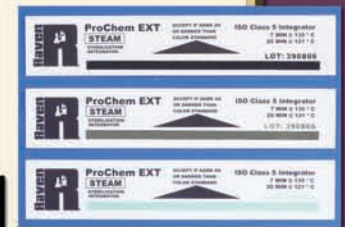

ProChem EXT - Steam Sterilization Integrator

1. Class 5 Integrator
   - 7 minutes at 275°F (135°C)
   - 20 minutes at 250°F (121°C)
   - Extended timing beyond Biological Kill
2. Catalog # CI-EXT
   250 Indicators/box
   5 year expiry